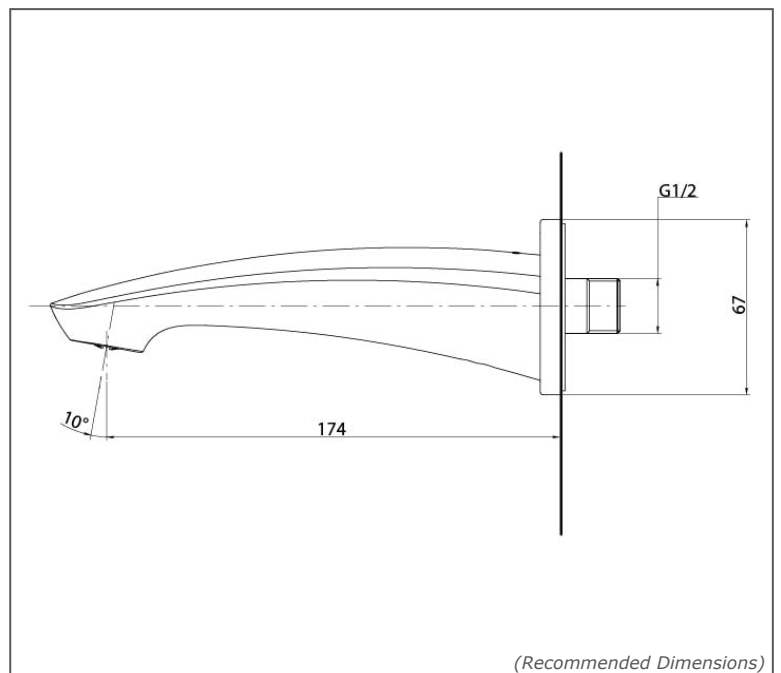

TOTO Faucets

GM SERIES

TBG09001B

FEATURES

- Bold parallel arches and reflective curves in an assertive design
- A majestic dignity of outstanding architecture - the arch of its spout and columnar body imposing a further accentuated presence that highlights its edges
- High corrosion resistance plating
- Easy Installation and Usage

SPECIFICATIONS

- Finish : Chrome
- Material : Brass
- Water Pressure : 0.25MPa~0.75MPa

PARTS DESCRIPTION

TBG09001B : Bath Spout

TBG09001B

Flow Rate

TBG09001B

Please consult, TOTO representative for more details.