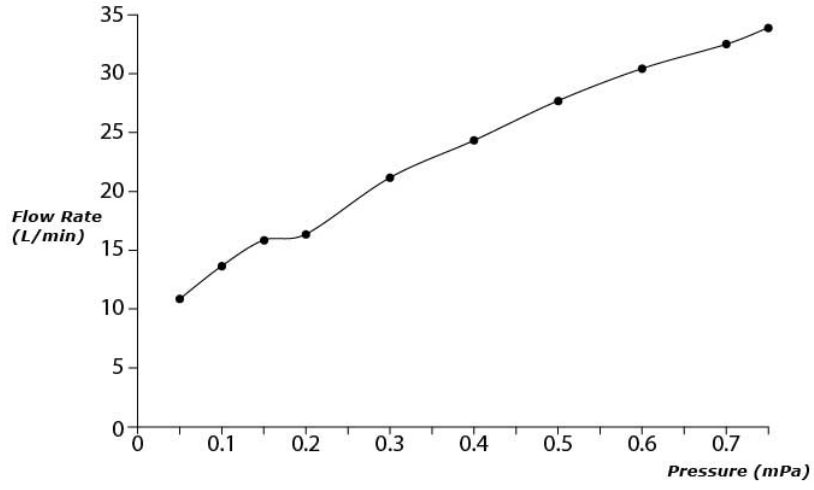

SPECIFICATIONS

- Finish : Chrome
- Material : Brass
- Water Pressure : 0.25MPa~0.75MPa

PARTS DESCRIPTION

TBG09001B : Bath Spout

TBG09001B

Flow Rate

TBG09001B

Please consult, TOTO representative for more details.